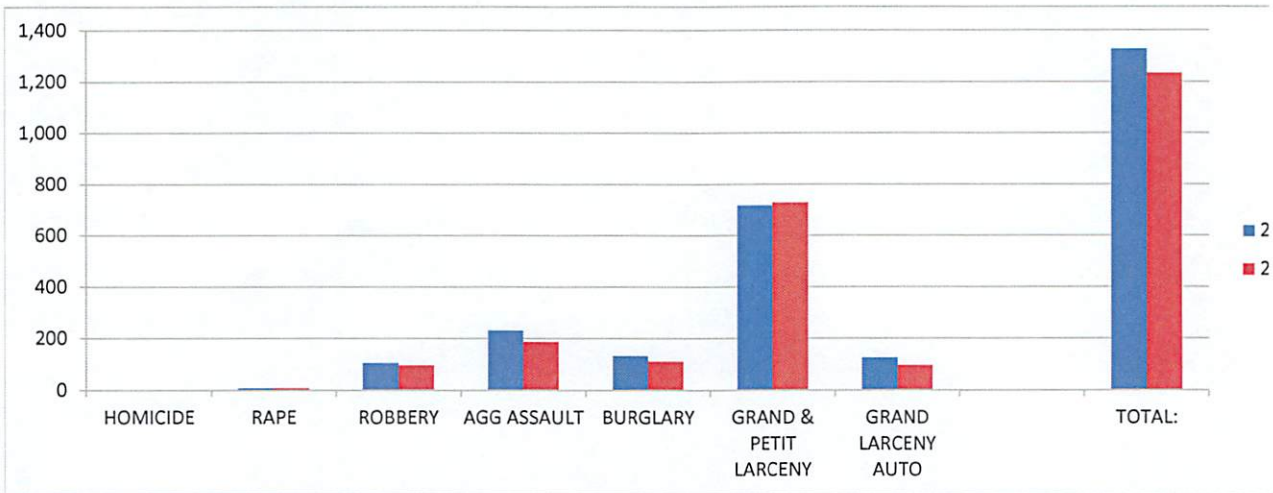

Mount Vernon Police Department Crime Statistics
01/01/23 - 10/31/23 Compared to 01/01/22 - 10/31/22

	<u>2023</u>	<u>2022</u>
HOMICIDE	3	4
RAPE	9	8
ROBBERY	106	97
AGG ASSAULT	231	188
BURGLARY	134	113
GRAND & PETIT LARCENY	718	728
GRAND LARCENY AUTO	126	97
<u>TOTAL:</u>	<u>1,327</u>	<u>1,235</u>