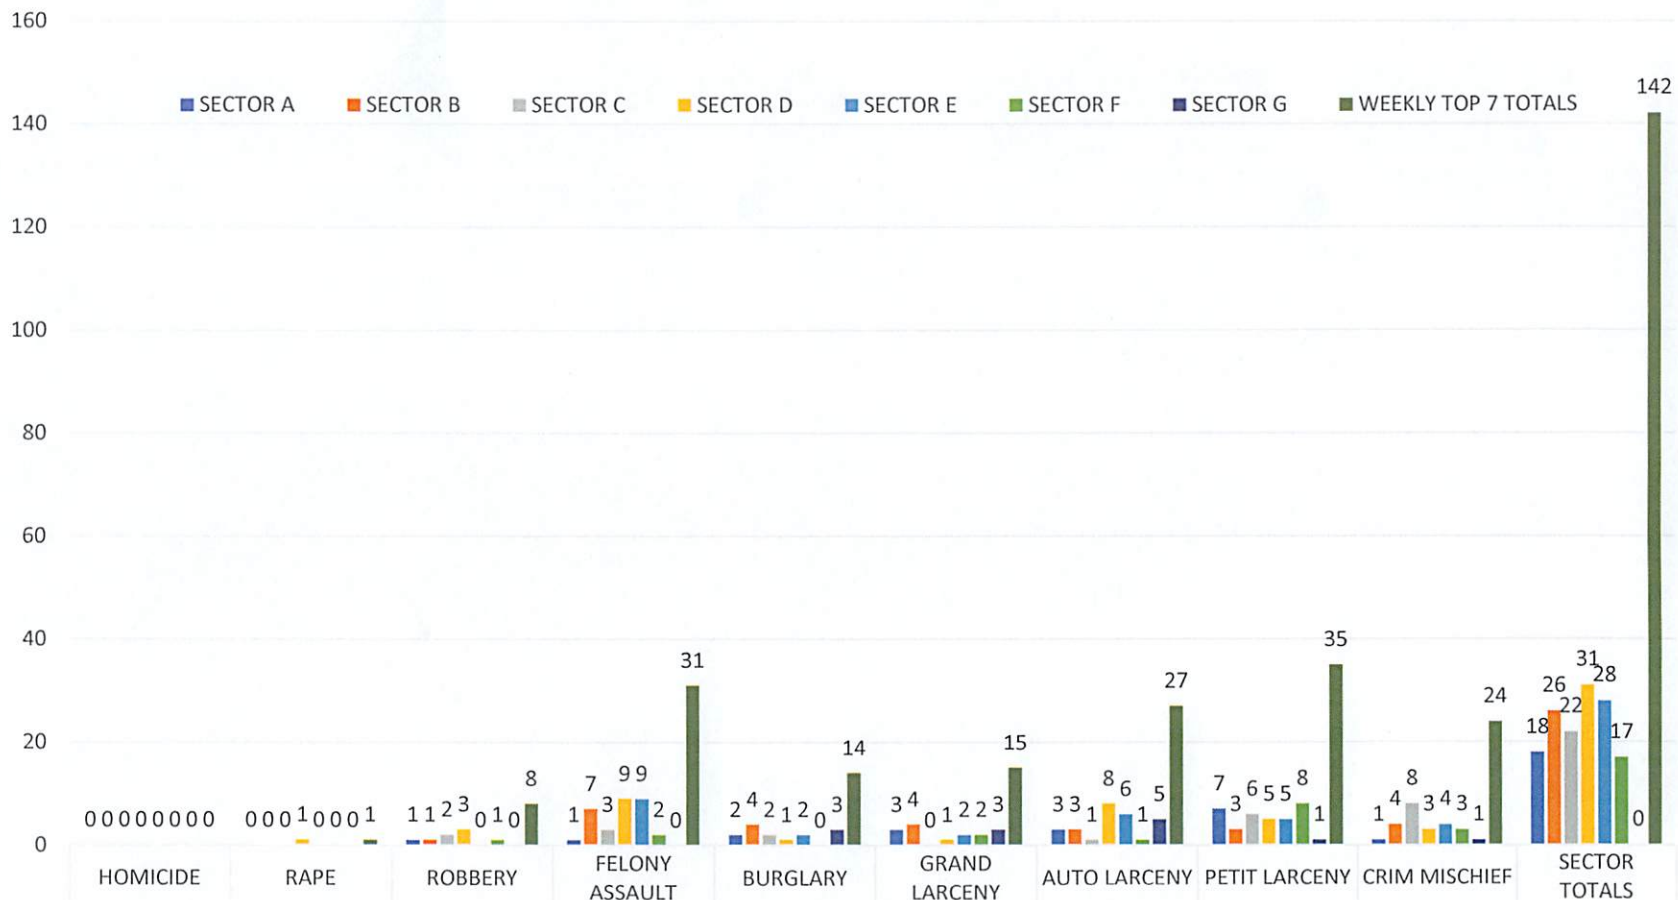

Police Department City of Mount Vernon

MONTHLY CRIME MEETING

DOMESTIC VIOLENCE REPORTS COVERING THE MONTH OF OCTOBER 2023

CRIME COMPLAINTS

	OCTOBER			Year to Date		
	DV	TOP 7	% Of Top 7 That Are DV	DV	TOP 7	% Of Top 7 That Are DV
Murder	0	0	NC	0	3	0.00%
Rape	1	1	100%	7	9	77.78%
Robbery	2	8	25%	18	106	16.98%
Agg. Assault	10	31	-68%	72	231	-68.83%
Burglary	3	14	21%	20	134	14.93%
Grand Larceny	1	15	-93%	14	190	-92.63%
G.L.A.	0	27	0%	0	126	0.00%
TOTAL	17	96	17.71%	131	799	16.40%

MOUNT VERNON POLICE VIOLENT CRIME STATISTICS

1/01/22- 10/31/22 COMPARED TO 1/01/23 – 10/31/23

CRIME	2022	2023	PERCENT CHANGE	
HOMICIDE	4	3	-25.00%	
RAPE	8	9	12.50%	
ROBBERY	97	106	9.28%	
AGG ASSAULT	188	230	22.34%	
	<u>TOTAL:</u>	<u>297</u>	<u>348</u>	<u>17.17%</u>

Mount Vernon Police Department Crime Statistics
01/01/23 - 10/31/23 Compared to 01/01/22 - 10/31/22

	<u>2023</u>	<u>2022</u>
HOMICIDE	3	4
RAPE	9	8
ROBBERY	106	97
AGG ASSAULT	231	188
BURGLARY	134	113
GRAND & PETIT LARCENY	718	728
GRAND LARCENY AUTO	126	97
<u>TOTAL:</u>	<u>1,327</u>	<u>1,235</u>

WEEKLY CRIMES BY SECTOR

OCTOBER 2023

	HOMICIDE	RAPE	ROBBERY	FELONY ASSAULT	BURGLARY	GRAND LARCENY	AUTO LARCENY	PETIT LARCENY	CRIM MISCHIEF	SECTOR TOTALS
SECTOR A	0	0	1	1	2	3	3	7	1	18
SECTOR B	0	0	1	7	4	4	3	3	4	26
SECTOR C	0	0	2	3	2	0	1	6	8	22
SECTOR D	0	1	3	9	1	1	8	5	3	31
SECTOR E	0	0	0	9	2	2	6	5	4	28
SECTOR F	0	0	1	2	0	2	1	8	3	17
SECTOR G	0	0	0	0	3	3	5	1	1	0
WEEKLY TOP 7 TOTALS	0	1	8	31	14	15	27	35	24	142